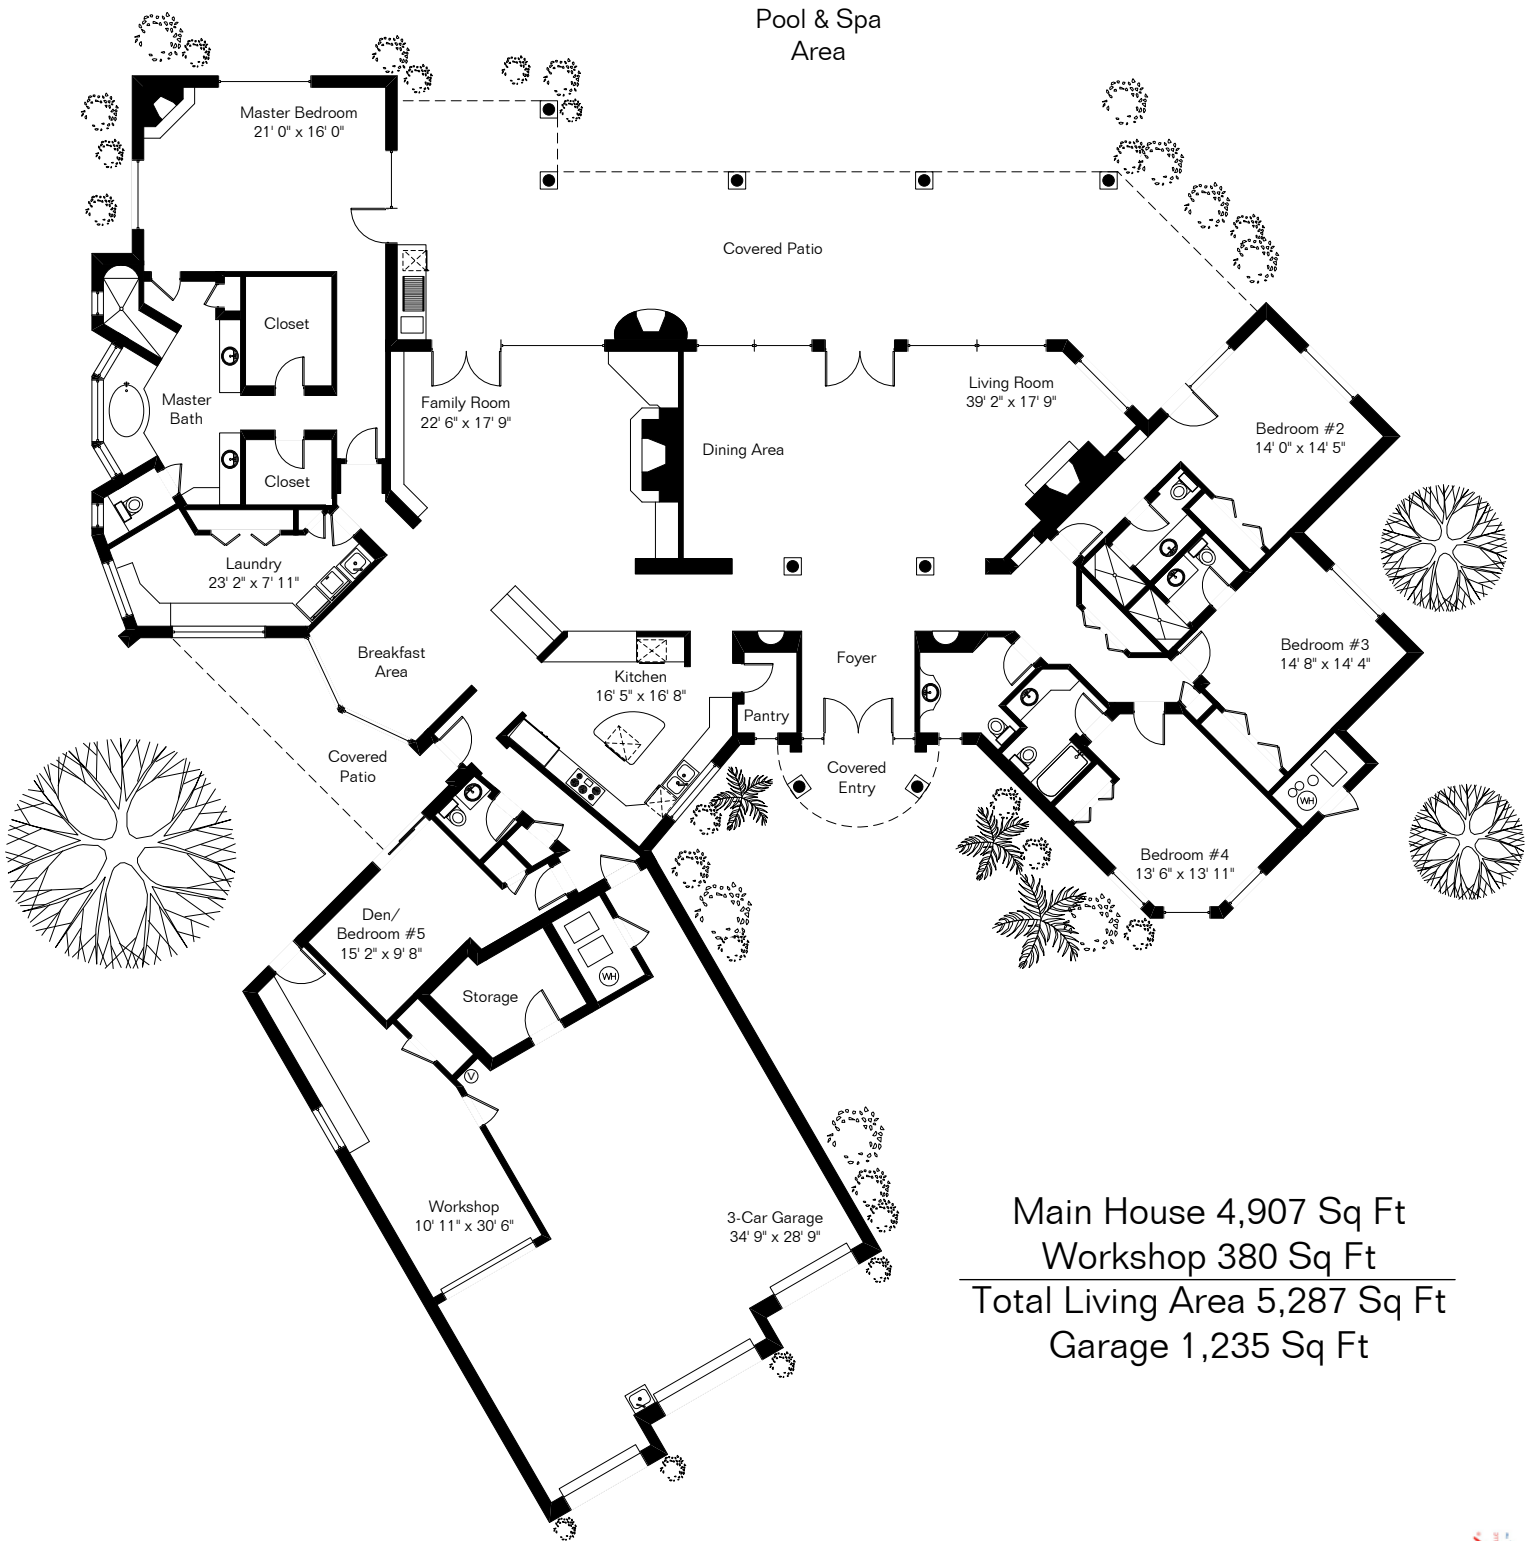

The square footages and room size information are deemed to be reliable but are not guaranteed and should be independently verified.

6840 N Los Leones Dr

Main House 4,907 Sq Ft
 Workshop 380 Sq Ft

 Total Living Area 5,287 Sq Ft
 Garage 1,235 Sq Ft

Site Visit October 2019

Copyright 2019 Floor Plans First! LLC
 All Rights Reserved.

www.FloorPlansFirst.com

Toll Free (877) 887-1500
 Voice (520) 881-1500